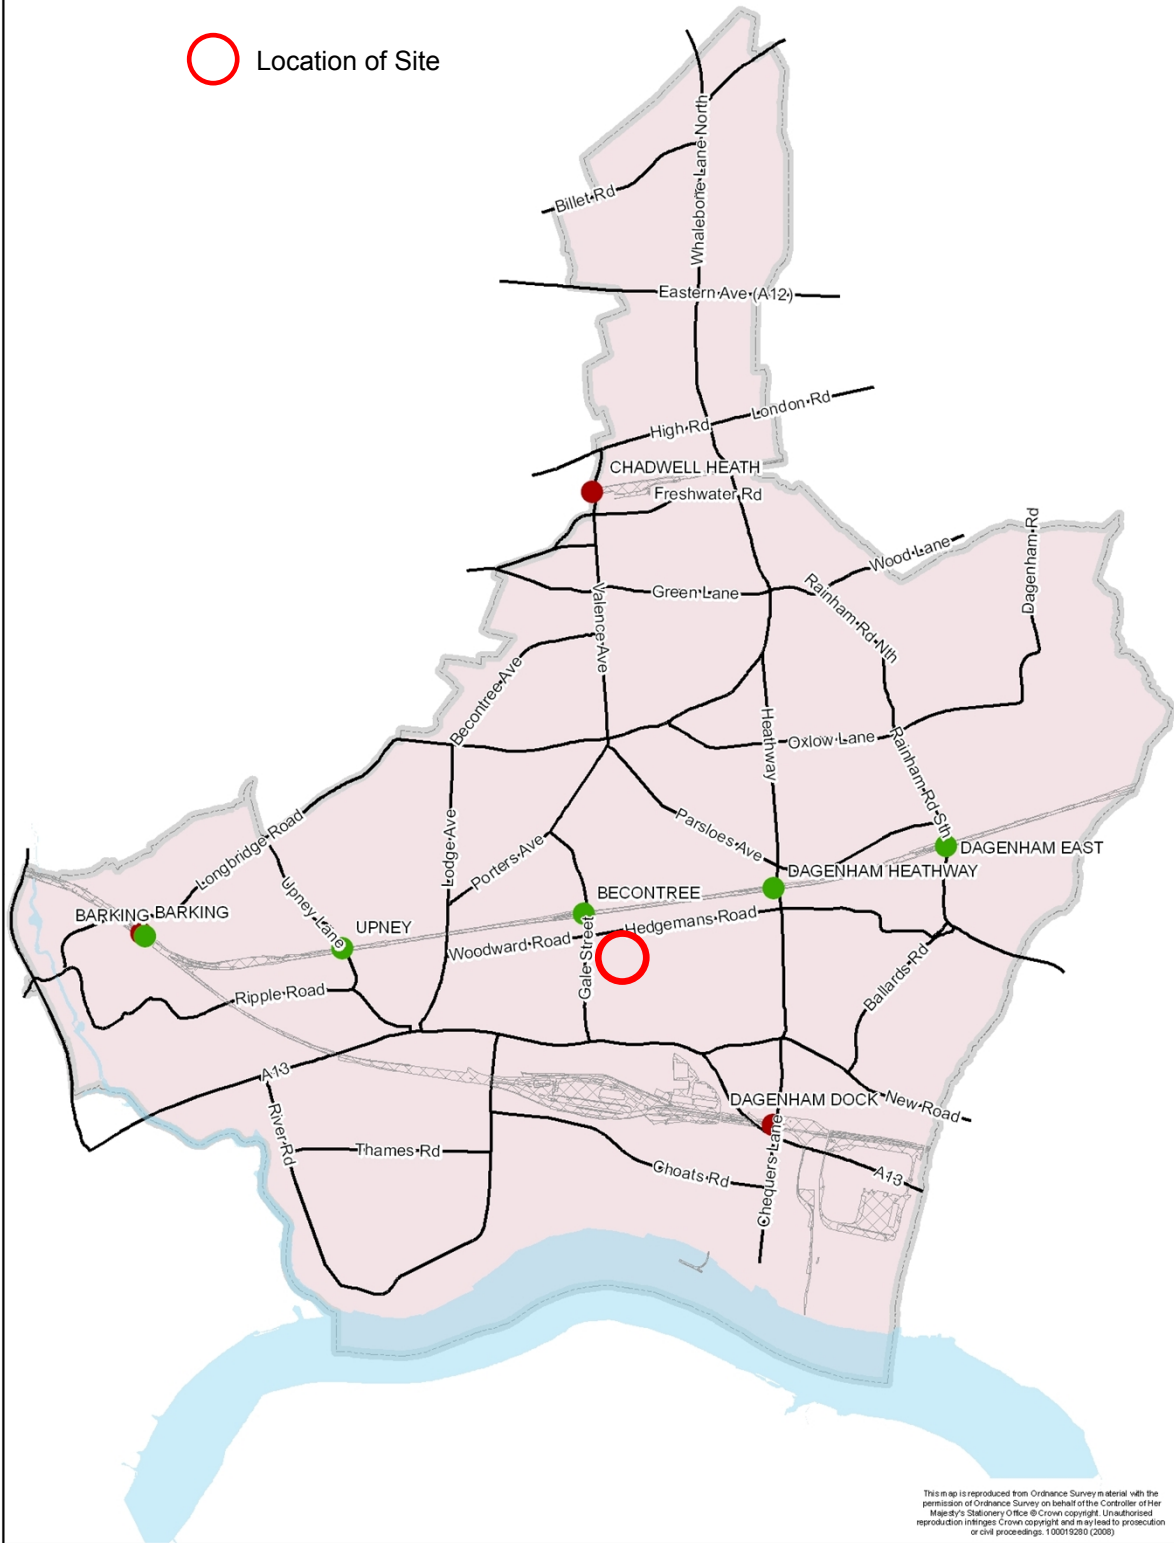

Location of Site

82 Amesbury Road, Dagenham